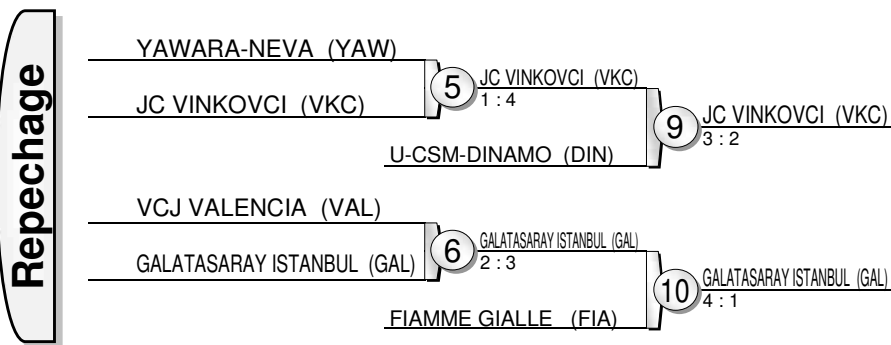

European Club Championships - Champions League 2018

Bucharest (ROU), 07 Dec 2018

Women

8 Teams

Results		
1.	FLAM 91	(FLA)
2.	JC PONTAULT COMBAULT	(PON)
3.	JC VINKOVCI	(VKC)
3.	GALATASARAY ISTANBUL	(GAL)
5.	U-CSM-DINAMO	(DIN)
5.	FIAMME GIALLE	(FIA)
7.	YAWARA-NEVA	(YAW)
7.	VCJ VALENCIA	(VAL)