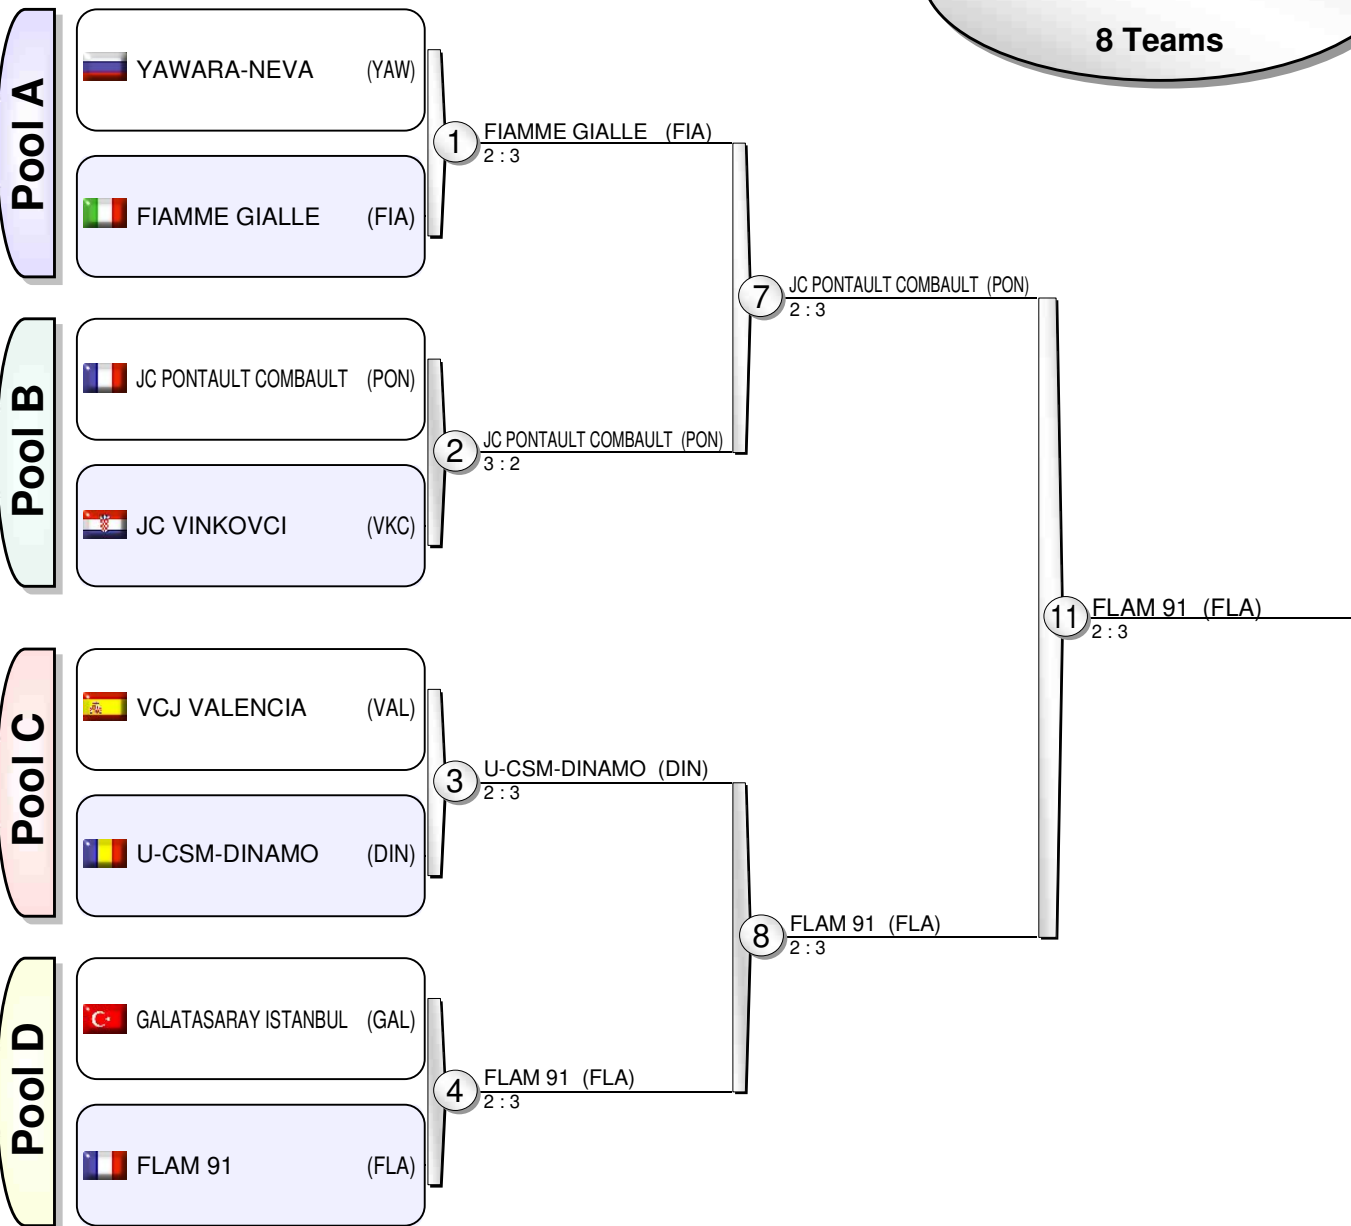

European Club Championships - Champions League 2018

Bucharest (ROU), 07 Dec 2018

Women

8 Teams

Results		
1.	FLAM 91	(FLA)
2.	JC PONTAULT COMBAULT	(PON)
3.	JC VINKOVCI	(VKC)
3.	GALATASARAY ISTANBUL	(GAL)
5.	U-CSM-DINAMO	(DIN)
5.	FIAMME GIALLE	(FIA)
7.	YAWARA-NEVA	(YAW)
7.	VCJ VALENCIA	(VAL)